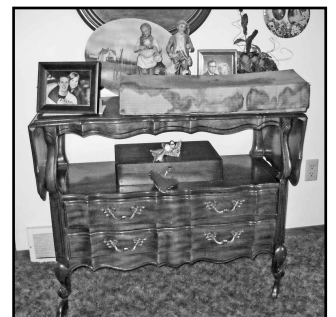

AUCTIONEERS NOTE: Aaron is moving to Kearney and is selling all of his belongings at this auction. Come see what we find in the out buildings.

TERMS:

- CASH OR GOOD PERSONAL CHECK
- NOT RESPONSIBLE FOR ACCIDENTS
- NOT RESPONSIBLE FOR LOST OR STOLEN ITEMS
- ALL ITEMS MUST BE REMOVED DAY OF AUCTION
- ANNOUNCEMENTS DAY OF SALE TAKE PRECEDENCE OVER WRITTEN MATTER
- ALL ITEMS SELL AS IS
- LUNCH SERVED

Aaron Casper - Owner
SALE CONDUCTED & CLERKED BY
Kort/Dallmann Auctions

KEITH KORT

DEAN DALLMANN 308-938-3685 MOBILE 308-380-2615

Pictures: kort-dallmannauctions.com email: ddallmann@hughes.net