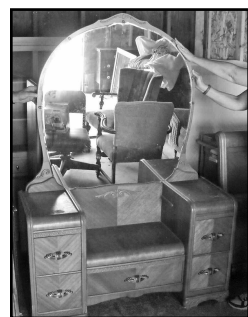

Buford barrel racing saddle

BELT BUCKLES

Hesston 75-87, 1986 youth, 1993-

Coop, Zimmatic, Dekalb, IH combine
 Ford, Orthman, many others

mirrors

metal bed w/box & mattress
 Gibson china 8 place setting
 crockpot, bedding
 toaster, pots & pans, towels
 Tupperware
 baking pans, roaster
 Christmas decorations
 snacksets, fabric
 punch bowl, office supplies
 much more miscellaneous household goods

ANTIQUES & COLLECTIBLES

bedroom set w/celluloid pulls,
 headboard, footboard
 5 drawer chest, vanity
 & mirror - nice
 teachers school desk
 rope edge desk
 child's school desk
 3 drawer splash board
 oak beveled mirror
 (2) chrome tables