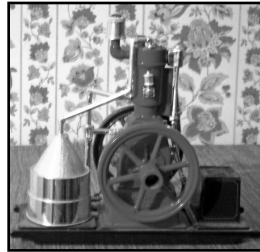

enamel coffee pot